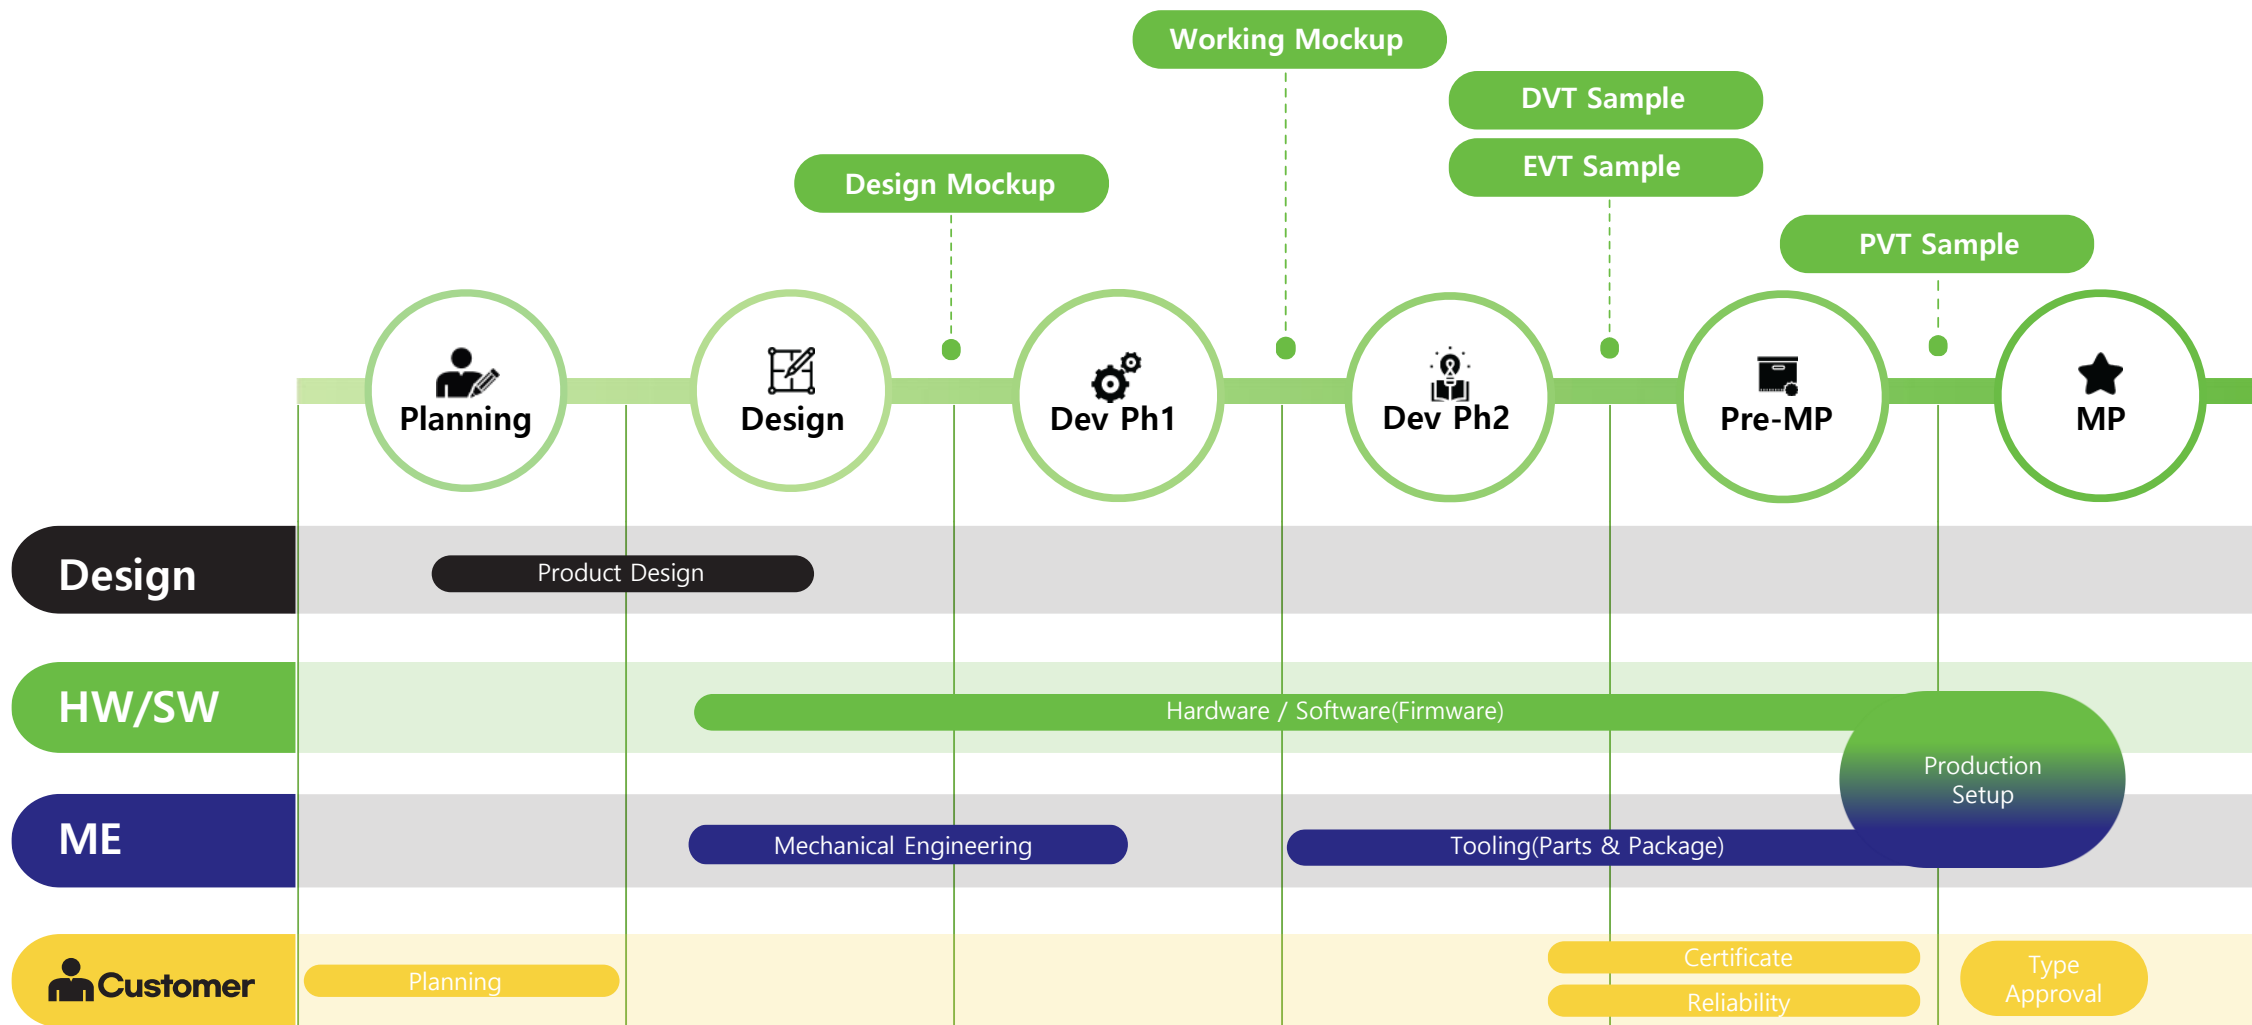

Our Service