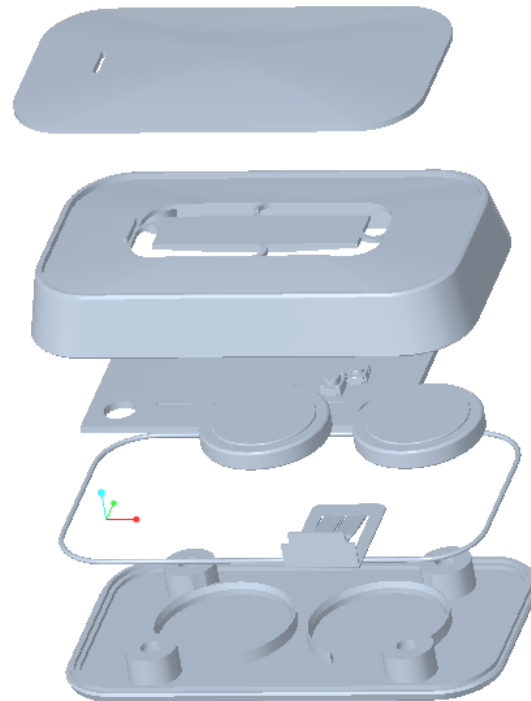

Company Portfolio

• C500

China Injection

- Ringing Bell
- T P E / ABS + PC
- Screw Assy
- Batt Holder Type
- Waterproofing for daily use