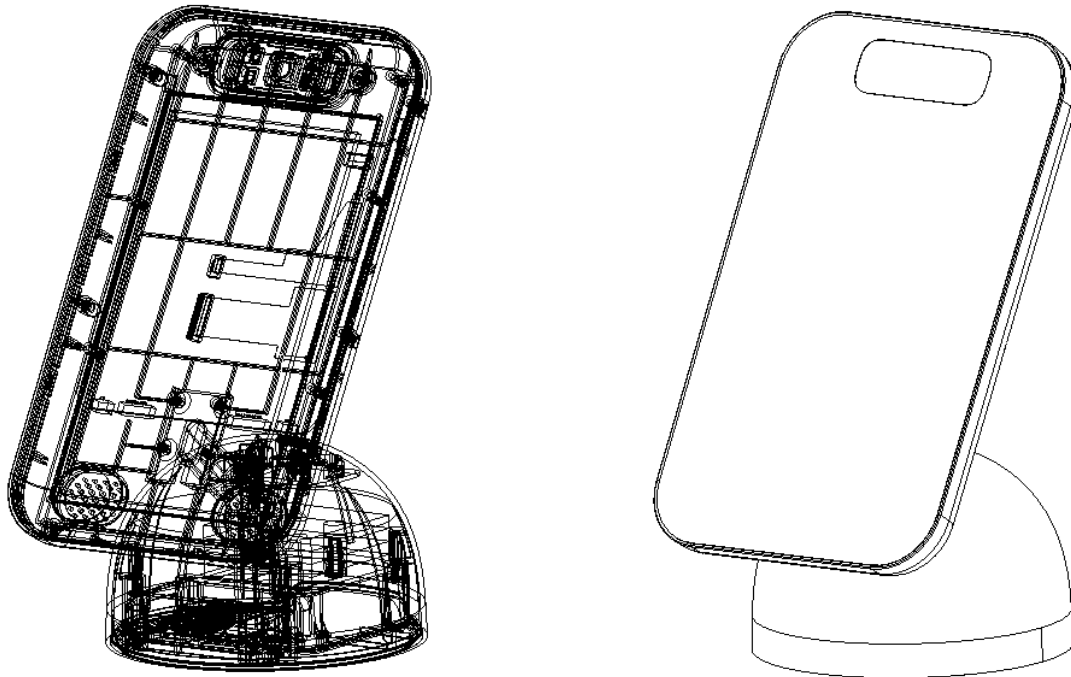

## • C200 MAIN

China Injection

- Ringing Bell
- LCD
- Silicone / ABS + PC
- Screw Assy
- Batt Holder Type
- Waterproofing for daily use
- Dome Type Button
- USB-C
- POGO PIN

## • LULULAB 10"

China Injection

- Skin Analyzer
- Smart Mirror
- LCD
- Silicone / ABS + PC / AL
- Diecasting
- Screw Assy
- Touch Type Button
- USB-C