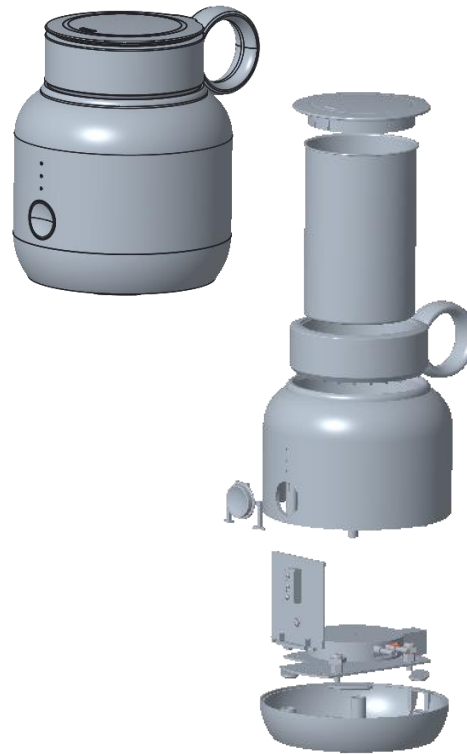

Company Portfolio

• WARMED

Korea Injection

- Personal Cosmetics Maker
- Silicone / ABS + PC / SUS
- Screw Assy
- Tact Type Button
- Heating Element Blocking Design