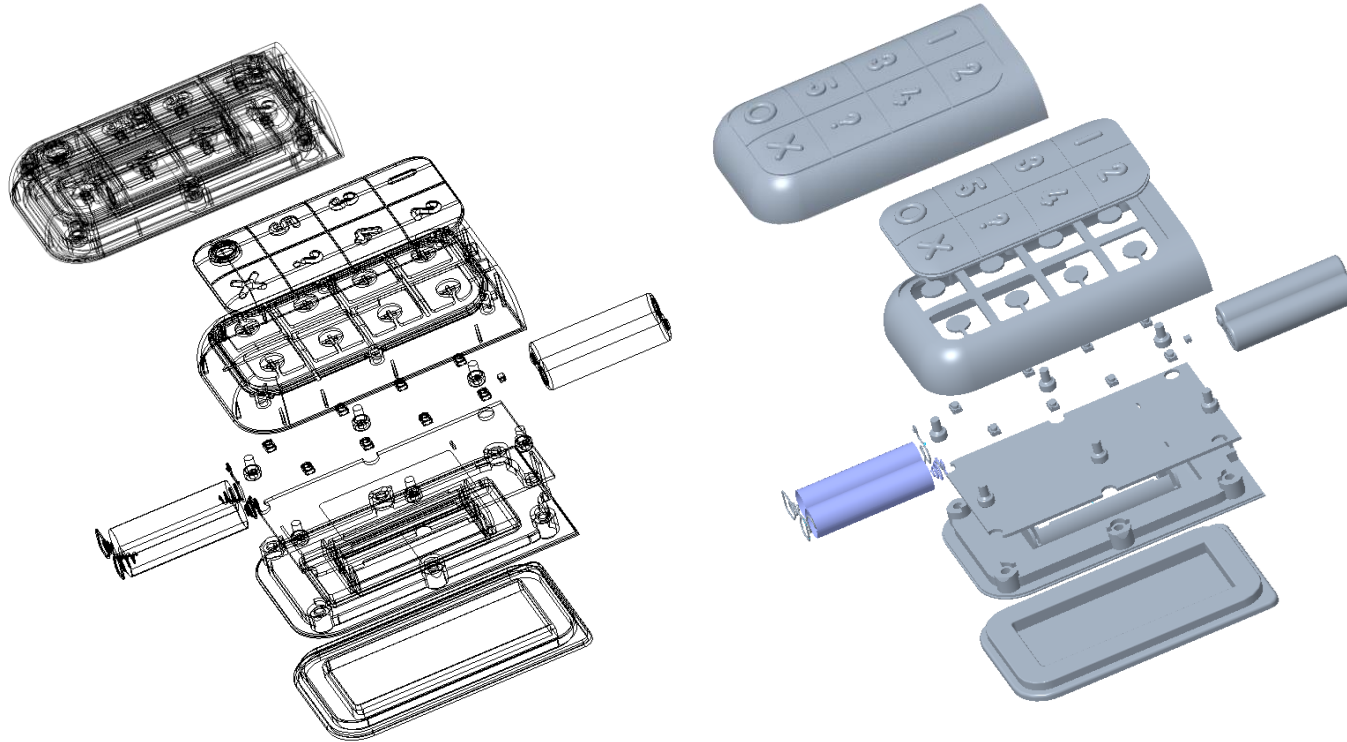

Company Portfolio

• E100

China Injection

- Ringing Bell
- Silicone / ABS + PC
- Screw Assy
- Batt Holder Type
- Waterproofing for daily use
- Tact Type Button