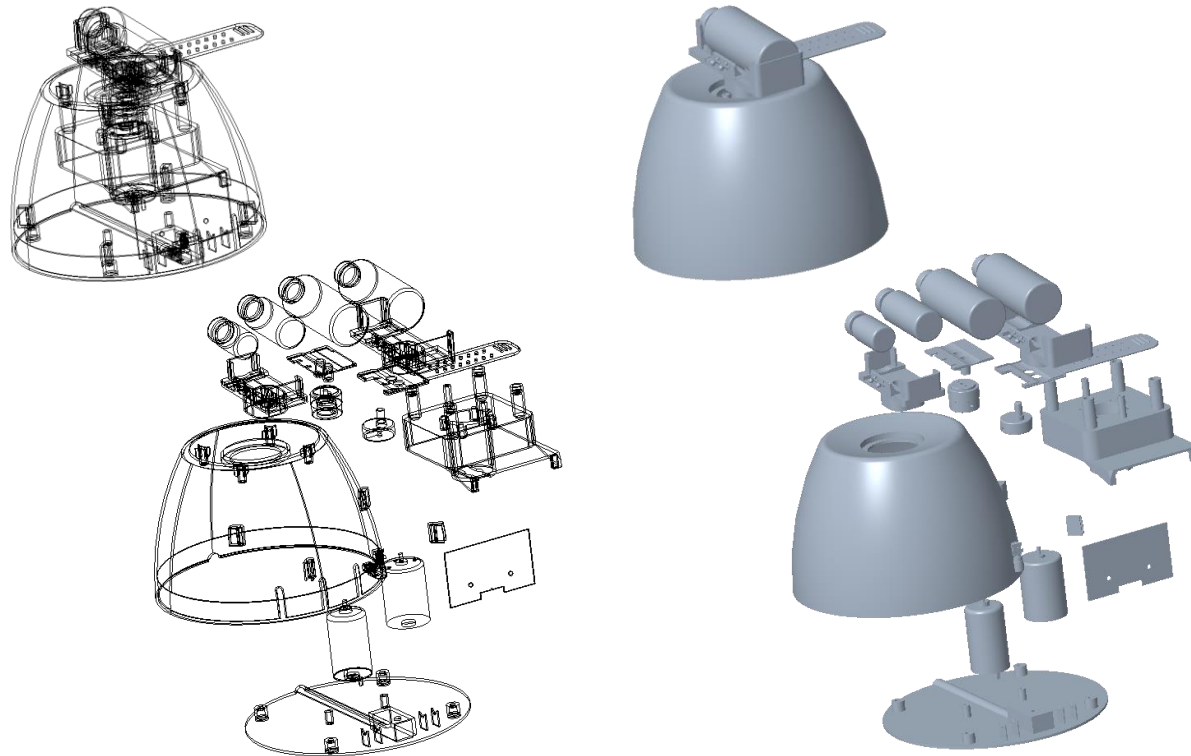

Company Portfolio

• PH MIXER

China Injection

- Cosmetic Filler Mixer
- Silicone / ABS + PC
- Screw Assy
- Touch Type Button